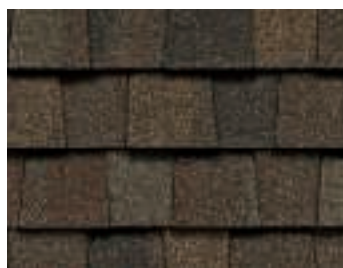

*Landmark PRO,
shown in Max Def Moiré Black*

Landmark[®] PRO

Designer Roofing Shingles

The Expert's Choice

Landmark PRO improves upon the reliable CertainTeed Landmark shingle and is designed specifically for the professional roofing contractor that takes pride in providing more to their customer. We started by adding more weathering asphalt to the industry's toughest fiberglass mat to provide more protection. Then we incorporated our Maximum Definition color blend technology to give the product more vibrancy on the roof.

LANDMARK[®] PRO COLOR PALETTE

Max Def Cobblestone Gray

Max Def Colonial Slate

Max Def Georgetown Gray

Max Def Weathered Wood

Max Def Driftwood

Max Def Pewterwood

Max Def Moiré Black

Max Def Charcoal Black

Max Def Espresso

Max Def Heather Blend

Max Def Shenandoah

Max Def Burnt Sienna

Max Def Resawn Shake

Max Def Coastal Blue

Max Def Red Oak