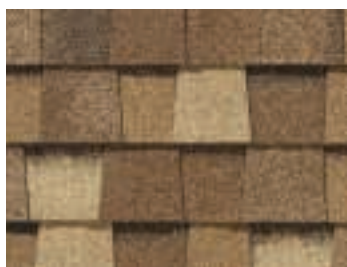

*Landmark PRO,
shown in Max Def Moiré Black*

Landmark[®] PRO

Designer Roofing Shingles

The Expert's Choice

Landmark PRO improves upon the reliable CertainTeed Landmark shingle and is designed specifically for the professional roofing contractor that takes pride in providing more to their customer. We started by adding more weathering asphalt to the industry's toughest fiberglass mat to provide more protection. Then we incorporated our Maximum Definition color blend technology to give the product more vibrancy on the roof.

LANDMARK[®] PRO COLOR PALETTE

Max Def Cobblestone Gray

Max Def Colonial Slate

Max Def Georgetown Gray

Max Def Weathered Wood

Max Def Driftwood

Max Def Pewterwood

Max Def Moiré Black

Max Def Charcoal Black

Max Def Espresso

Max Def Heather Blend

Max Def Shenandoah

Max Def Burnt Sienna

Max Def Resawn Shake

Max Def Coastal Blue

Max Def Red Oak