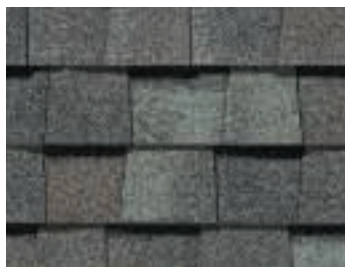

*Landmark PRO,
shown in Max Def Moiré Black*

Landmark[®] PRO

Designer Roofing Shingles

The Expert's Choice

Landmark PRO improves upon the reliable CertainTeed Landmark shingle and is designed specifically for the professional roofing contractor that takes pride in providing more to their customer. We started by adding more weathering asphalt to the industry's toughest fiberglass mat to provide more protection. Then we incorporated our Maximum Definition color blend technology to give the product more vibrancy on the roof.

LANDMARK[®] PRO COLOR PALETTE

Max Def Cobblestone Gray

Max Def Colonial Slate

Max Def Georgetown Gray

Max Def Weathered Wood

Max Def Driftwood

Max Def Pewterwood

Max Def Moiré Black