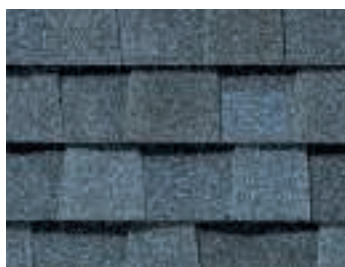

*Landmark PRO,
shown in Max Def Moiré Black*

Landmark[®] PRO

Designer Roofing Shingles

The Expert's Choice

Landmark PRO improves upon the reliable CertainTeed Landmark shingle and is designed specifically for the professional roofing contractor that takes pride in providing more to their customer. We started by adding more weathering asphalt to the industry's toughest fiberglass mat to provide more protection. Then we incorporated our Maximum Definition color blend technology to give the product more vibrancy on the roof.

LANDMARK[®] PRO COLOR PALETTE

Max Def Cobblestone Gray

Max Def Colonial Slate

Max Def Georgetown Gray

Max Def Weathered Wood

Max Def Driftwood

Max Def Pewterwood

Max Def Moiré Black

Max Def Charcoal Black

Max Def Espresso

Max Def Heather Blend

Max Def Shenandoah

Max Def Burnt Sienna

Max Def Resawn Shake

Max Def Coastal Blue

Max Def Red Oak