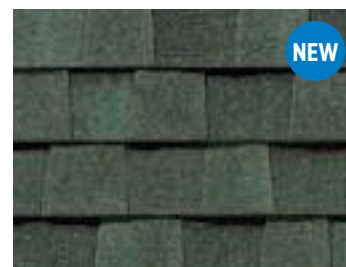

*Landmark PRO,
shown in Max Def Moiré Black*

Landmark[®] PRO

Designer Roofing Shingles

The Expert's Choice

Landmark PRO improves upon the reliable CertainTeed Landmark shingle and is designed specifically for the professional roofing contractor that takes pride in providing more to their customer. We started by adding more weathering asphalt to the industry's toughest fiberglass mat to provide more protection. Then we incorporated our Maximum Definition color blend technology to give the product more vibrancy on the roof.

LANDMARK[®] PRO COLOR PALETTE

Max Def Cobblestone Gray

Max Def Colonial Slate

Max Def Georgetown Gray

Max Def Weathered Wood

Max Def Driftwood

Max Def Pewterwood

Max Def Moiré Black

Max Def Charcoal Black

Max Def Espresso

Max Def Heather Blend

Max Def Shenandoah

Max Def Burnt Sienna

Max Def Resawn Shake

Max Def Coastal Blue

Max Def Red Oak